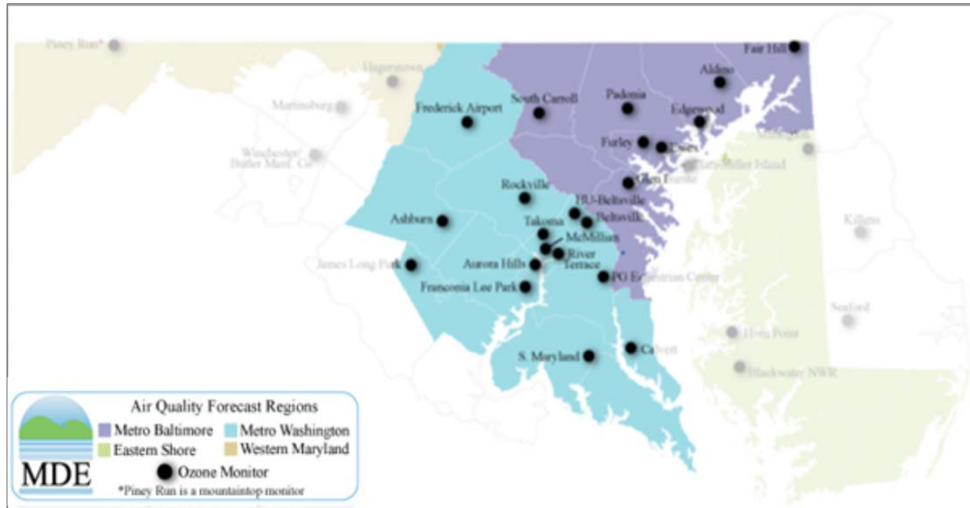

Metro Baltimore and Washington Forecast Regions 2022

Current Forecast Regions

Source: maps provided by MDE

New Forecast Regions

Note: As agreed to by the District and northern Virginia, sub-regions 11 and 12 shown separately here will be merged together to create one sub-region.

Source: maps provided by MDE