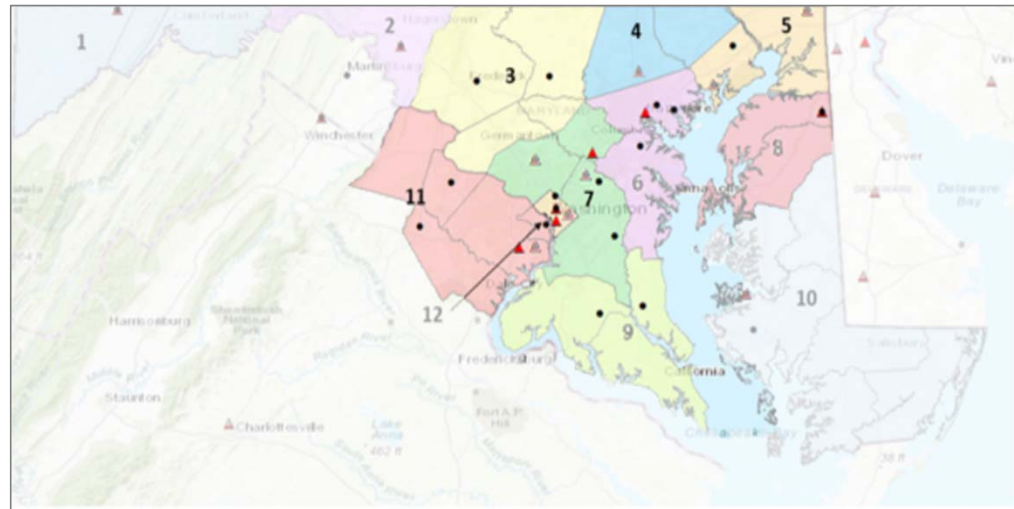

Metro Baltimore and Washington Forecast Regions 2022

Current Forecast Regions

Source: maps provided by MDE

New Forecast Regions

Note: As agreed to by the District and northern Virginia, sub-regions 11 and 12 shown separately here will be merged together to create one sub-region.

Source: maps provided by MDE